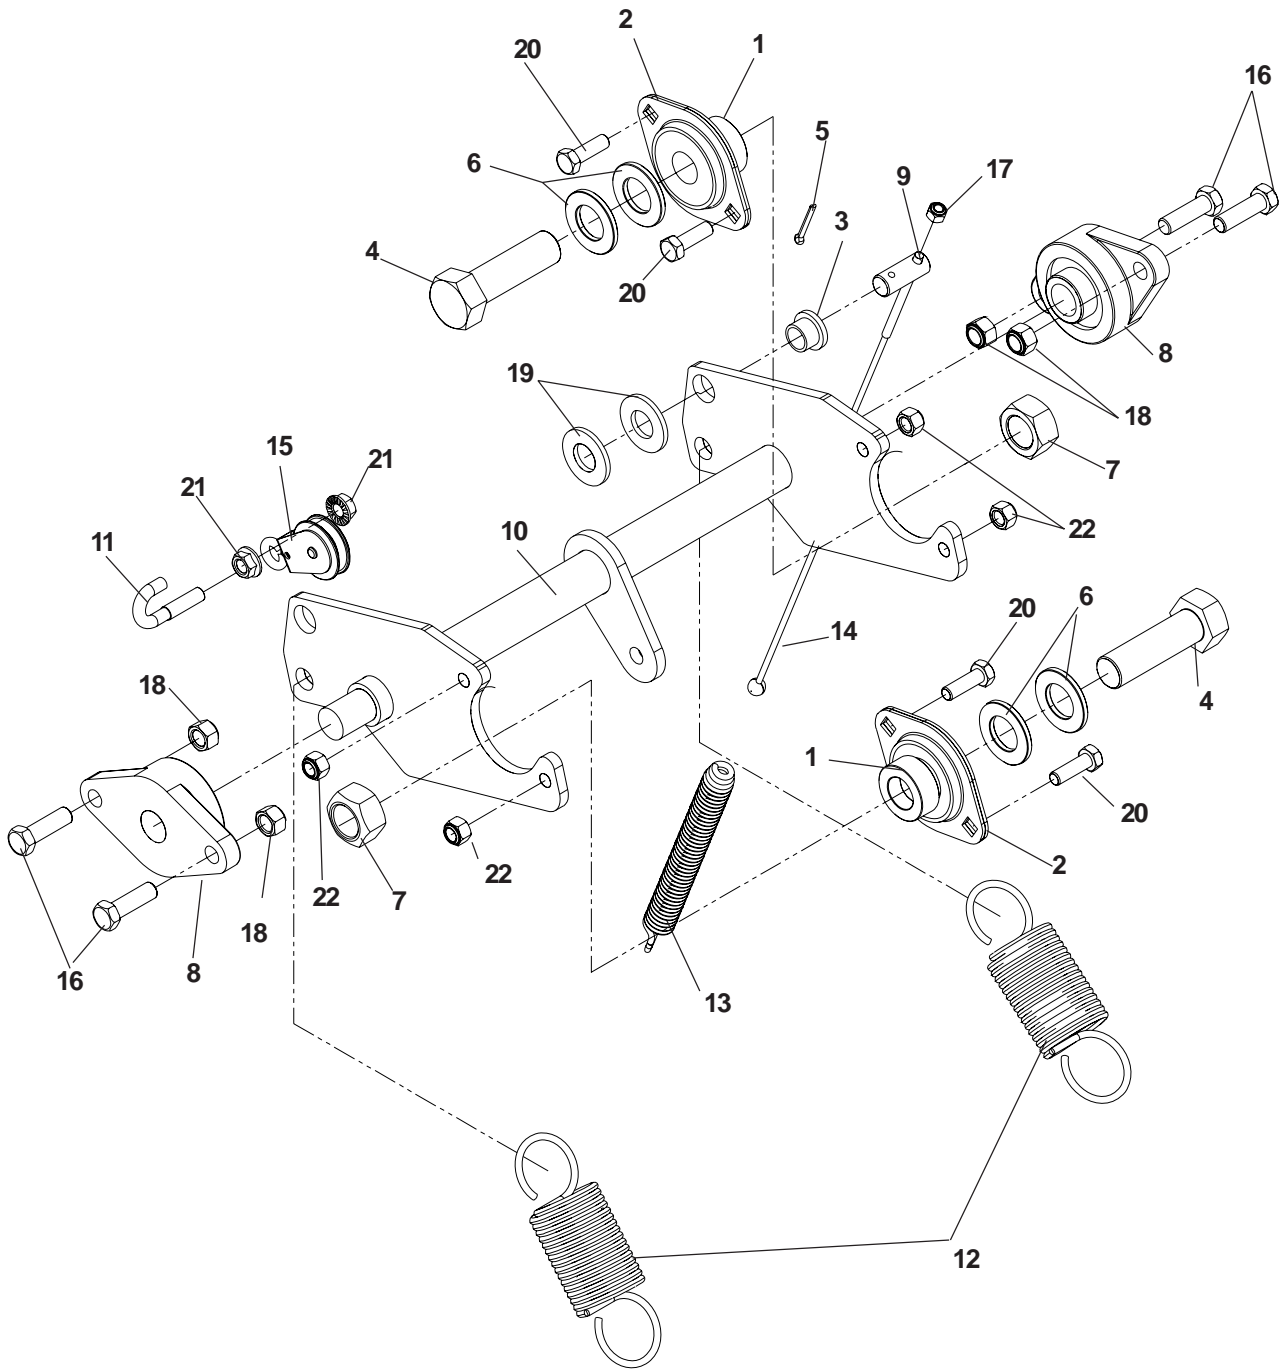

TRUNNION GROUP

TRUNNION GROUP

ITEM	PART NO.	QTY.	DESCRIPTION
1	539 000315	2	BEARING, 3/4" W/LOCKING COLLAR
2	539 000316	4	FLANGE, BEARING
3	539 100032	1	BUSHING, NYLON
4	539 108438	2	HCS, 3/4-16 X 2 1/2, GR5
5	539 109246	1	PIN COTTER, 1/8 X 1
6	539 109333	4	WASHER, 3/4, SAE
7	539 110800	2	NUT, 3/4-16
8	539 112478	2	BEARING, 3/4-2, BOLT
9	539 112824	1	PIN, CABLE PIVOT
10	539 112834	1	TRUNNION SHAFT
11	539 112896	1	J-BOLT
12	539 113185	2	SPRING, EXTENSION
13	539 113377	1	SPRING, EXTENSION, CABLE
14	539 113378	1	CABLE, PULL
15	539 003114	1	BRACKET PULLEY
16	539 976941	4	HCS, 3/8-16 X 1 1/4, GR5
17	539 976977	1	NUT, #10-24, NYLOC
18	539 976979	4	NUT, 3/8-16, NYLOC
19	539 976982	2	WASHER, 5/8, SAE
20	539 990209	4	HCS, 5/16-18 X 1, GR5
21	539 990585	2	NUT, 5/16-18, WHIZLK
22	539 990717	4	NUT, 5/16-18, NYLOC