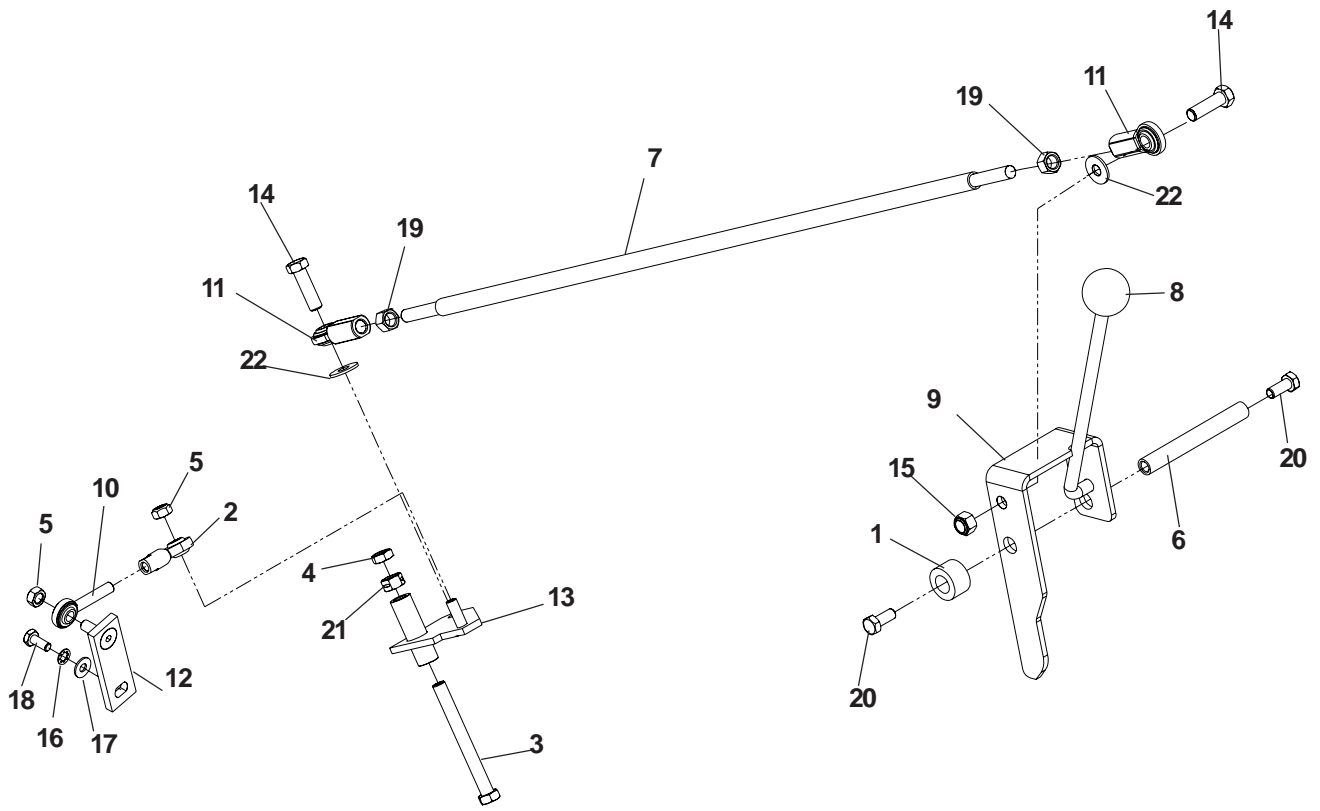

SHIFT GROUP

SHIFT GROUP

ITEM	PART NO.	QTY.	DESCRIPTION
1	539 100526	1	SPACER
2	539 102590	1	END BALL, RIGHT
3	539 102754	1	HCS, 3/8-16 X 3 1/2, GR8
4	539 109332	1	NUT, 3/8-16, JAM
5	539 109758	2	NUT, 5/16-24
6	539 112490	1	SHAFT, SHIFT PIVOT
7	539 112852	1	SHIFT ROD
8	539 112877	1	KNOB, SHIFT
9	539 114009	1	SHIFT LEVER
10	539 003137	1	ROD END, 5/16, MALE
11	539 003147	2	ROD END, 3/8-24, FEMALE
12	539 003135	1	SHIFT ARM, TRANSMISSION
13	539 003136	1	SHIFT, BELL CRANK
14	539 976941	2	HCS, 3/8-16 X 1 1/4, GR5
15	539 976979	1	NUT, 3/8-16, NYLOC
16	539 990053	1	WASHER, 1/4
17	539 990055	1	WASHER, 1/4, SAE
18	539 990100	1	HCS, 1/4-28 X 5/8, GR5
19	539 990155	2	NUT, 3/8-24, GR2
20	539 990206	2	HCS, 5/16-18 X 3/4, GR5
21	539 990546	1	NUT, 3/8-16, CENTERLOCK
22	539 990692	2	WASHER, 5/16