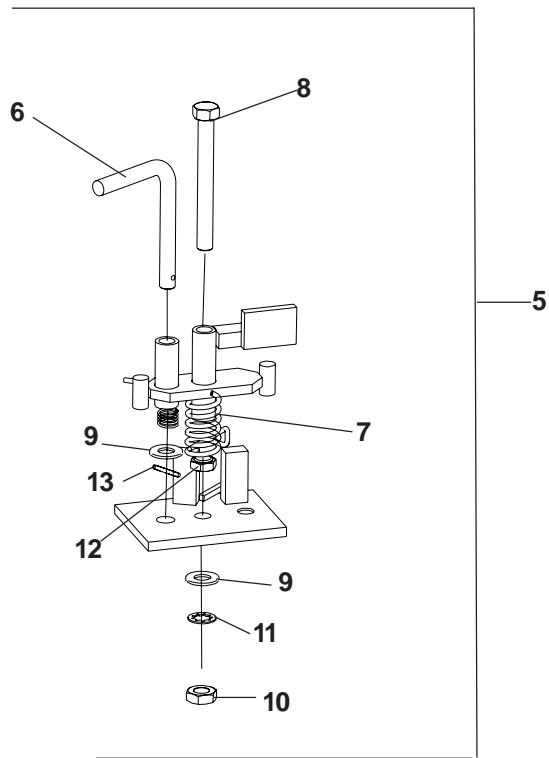

CE GROUP

CE GROUP

ITEM	PART NO.	QTY.	DESCRIPTION
1	539 114005	1	SHIELD, CE REAR PULLEY
2	539 114031	1	SHIELD, HEAT
3	539 114034	2	SCREW, M5-0.8 X 40, PHIL PAN HD
4	539 114038	1	SCREW, M5-0.8 X 35, PHIL PAN HD
5	539 030312	1	BRAKE, COMPLETE
6	539 001425	1	HANDLE, BRAKE
7	539 030181	1	SPRING TORSION
8	539 108367	1	HCS, 1/2-13 X 4 1/2
9	539 990250	1	WASHER, 1/2, SAE
10	539 108784	1	NUT, 1/2-13, HEAVY JAM
11	539 990509	1	LOCKWASHER, 1/2, INTERNAL, TYPE B
12	539 108010	1	NUT, 1/2-13, JAM, NYLOC, GR2
13	539 990365	1	COTTER PIN, 1/8" X 3/4"