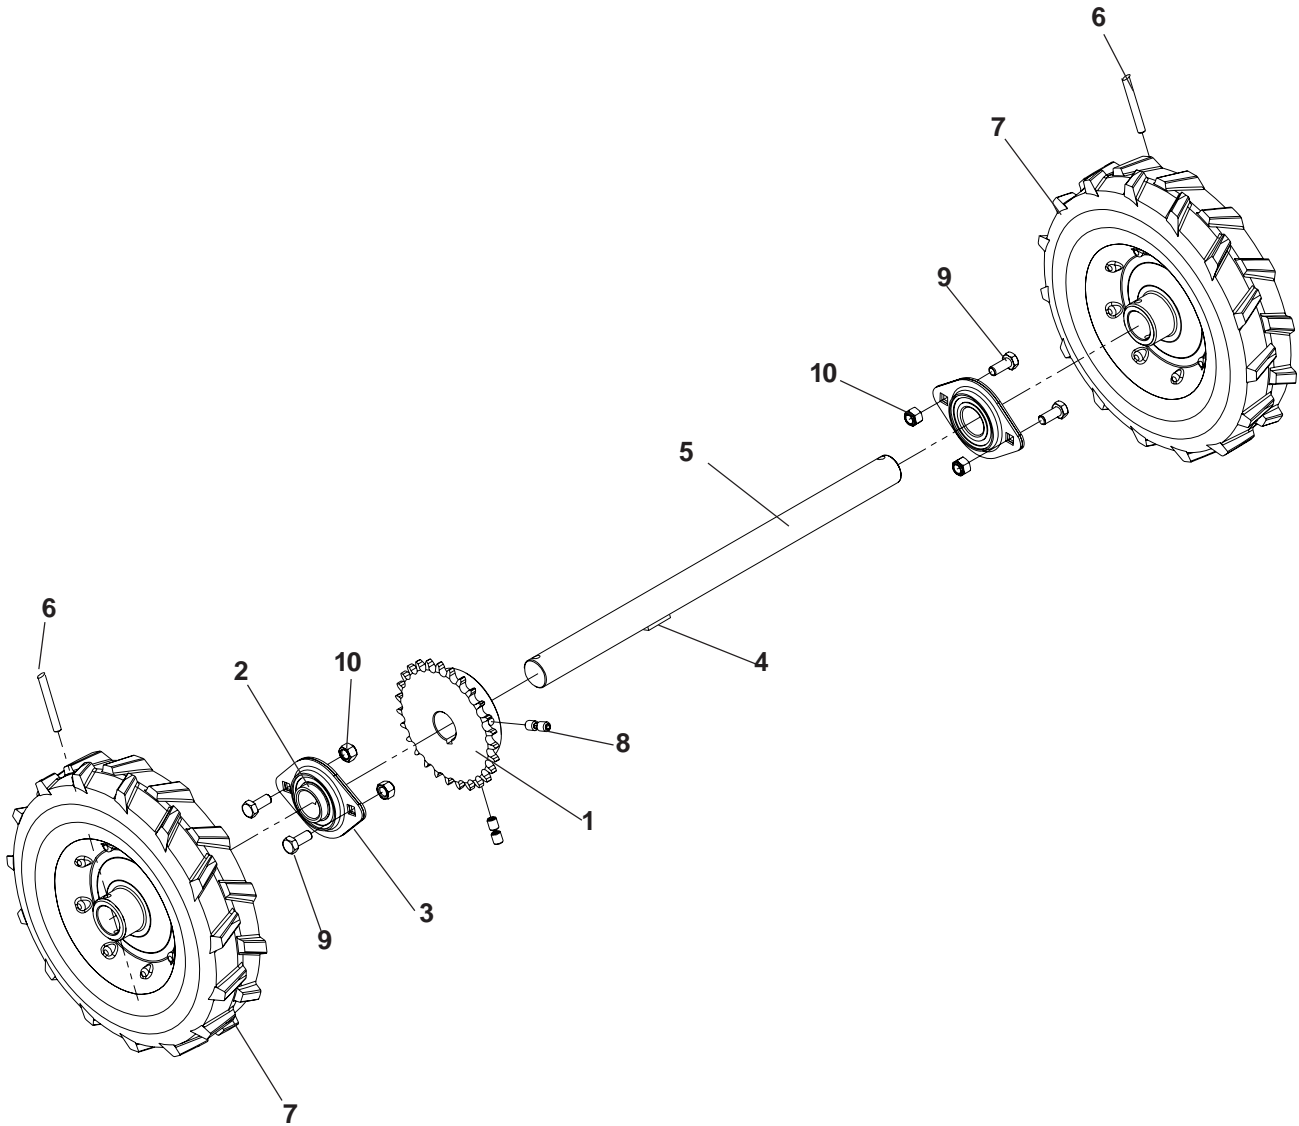

AXLE GROUP

AXLE GROUP

ITEM	PART NO.	QTY.	DESCRIPTION
1	539 000303	1	SPROCKET, ROTOR
2	539 000317	2	BEARING, 1" W/LOCKING COLLAR
3	539 000318	4	FLANGE, BEARING
4	539 105308	1	KEY, 1/4 SQ X 1
5	539 112823	1	AXLE
6	539 113453	2	SPRIAL PIN, 1/4 X 1 1/2
7	539 003123	2	WHEEL
8	539 976956	4	SCREW, 5/16-18 X 3/8, SET
9	539 990206	4	HCS, 5/16-18 X 3/4, GR5
10	539 990717	4	NUT, 5/16-18, NYLOC