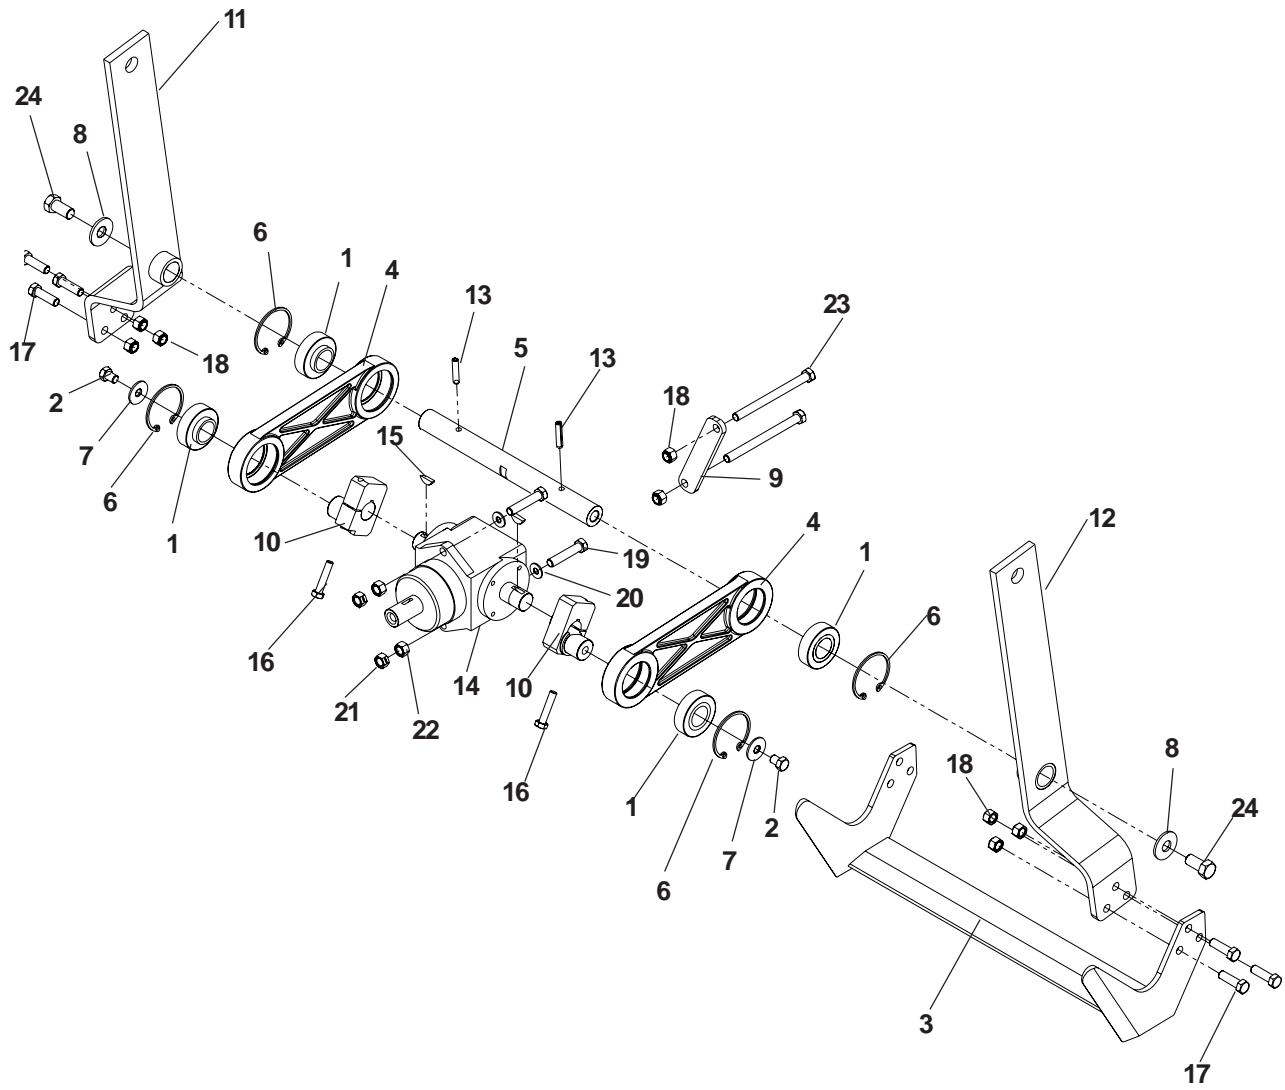

BLADE DRIVE

BLADE DRIVE

ITEM	PART NO.	QTY.	DESCRIPTION
1	539 102677	4	BUSHING
2	539 106776	2	HCS, 3/8-16 X 1/2, GR5
3	539 113449	1	BLADE
4	539 112465	2	LINK, CONNECTING
5	539 112471	1	SHAFT, BLADE
6	539 112482	4	SNAP RING, 52MM
7	539 112483	2	SPRING WASHER, 3/8
8	539 112484	2	SPRING WASHER, 1/2
9	539 112850	1	STRAP
10	539 112872	2	ECCENTRIC
11	539 112873	1	BLADE ARM, RIGHT
12	539 112874	1	BLADE ARM, LEFT
13	539 112879	2	SPRIAL PIN, 1/4 DIA. X 1 1/4
14	539 003131	1	GEAR BOX
15	539 910211	2	KEY, WOODRUFF #9
16	539 976935	2	HCS, 5/16-18 X 1 1/2, GR5
17	539 976941	6	HCS, 3/8-16 X 1 1/4, GR5
18	539 976979	8	NUT, 3/8-16, NYLOC
19	539 977670	2	HCS, 3/8-24 X 1 3/4, GR8
20	539 990122	2	WASHER, 3/8, SAE
21	539 990155	2	NUT, 3/8-24, GR2
22	539 990289	2	NUT, 3/8-24, CENTERLOCK, GR5
23	539 990591	2	HCS, 3/8-16 X 4 1/2, GR5
24	539 990646	2	HCS, 1/2-13 X 1, GR5