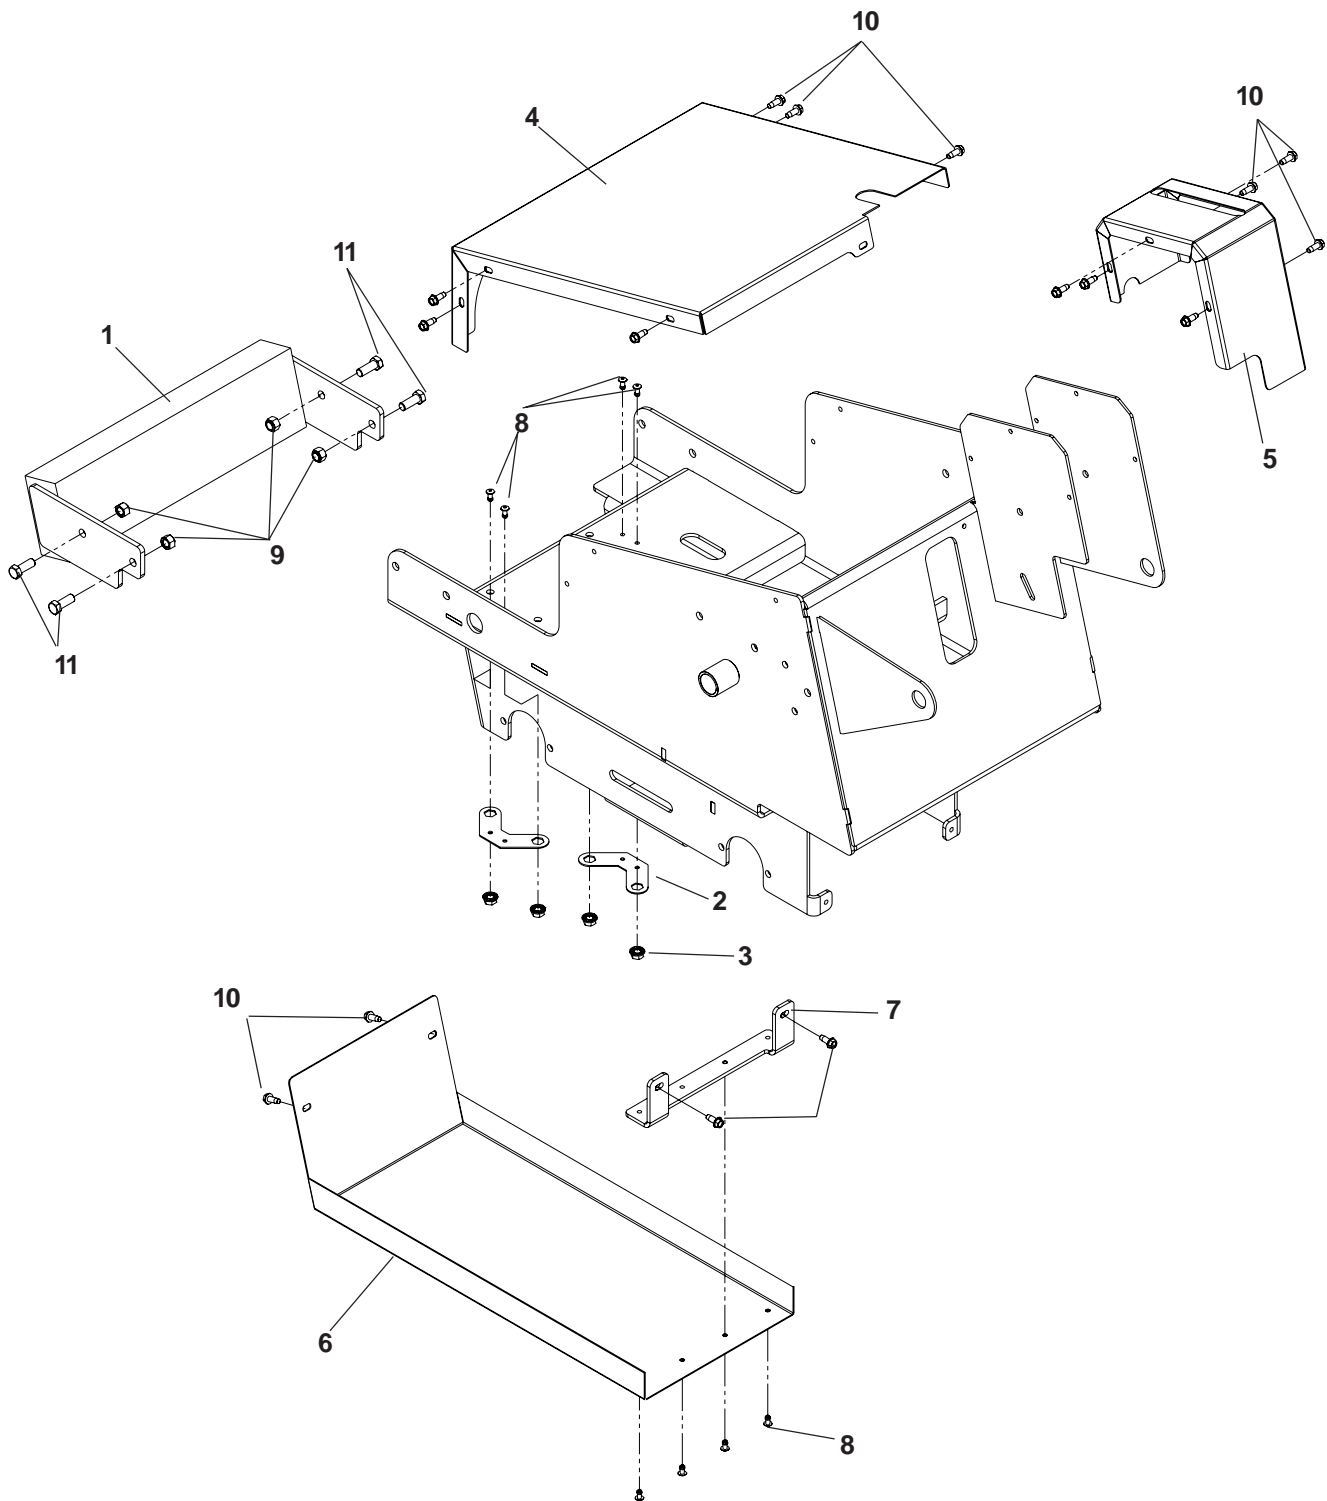

CHASSIS AND COVERS

ITEM	PART NO.	QTY.	DESCRIPTION
1	539 112836	1	WEIGHT
2	539 112861	2	NUT PLATE
3	539 112899	4	NUT, 5/16-18, NYLOC
4	539 114003	1	COVER, TOP
5	539 114004	1	COVER, SHIFT
6	539 114006	1	BELLY PAN
7	539 114007	1	END BRACKET
8	539 200684	8	RIVET, 3/16
9	539 976979	4	NUT, 3/8-16, NYLOC
10	539 990362	17	SCREW, 1/4-20 X 5/8, SELF TAP
11	539 990563	4	HCS, 3/8-16 X 1, GR5