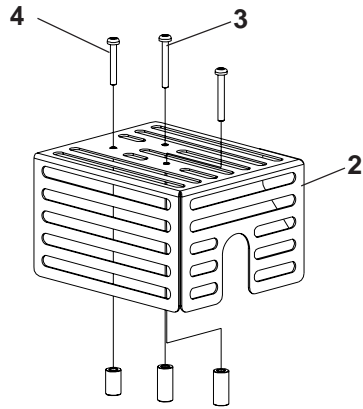

CE GROUP

CE GROUP

ITEM	PART NO.	QTY.	DESCRIPTION
1	539 114005	1	SHIELD, CE REAR PULLEY
2	539 114031	1	SHIELD, HEAT
3	539 114034	2	SCREW, M5-0.8 X 40, PHIL PAN HD
4	539 114038	1	SCREW, M5-0.8 X 35, PHIL PAN HD
5	539 030312	1	BRAKE, COMPLETE
6	539 001425	1	HANDLE, BRAKE
7	539 030181	1	SPRING TORSION
8	539 108367	1	HCS, 1/2-13 X 4 1/2
9	539 990250	1	WASHER, 1/2, SAE
10	539 108784	1	NUT, 1/2-13, HEAVY JAM
11	539 990509	1	LOCKWASHER, 1/2, INTERNAL, TYPE B
12	539 108010	1	NUT, 1/2-13, JAM, NYLOC, GR2
13	539 990365	1	COTTER PIN, 1/8" X 3/4"