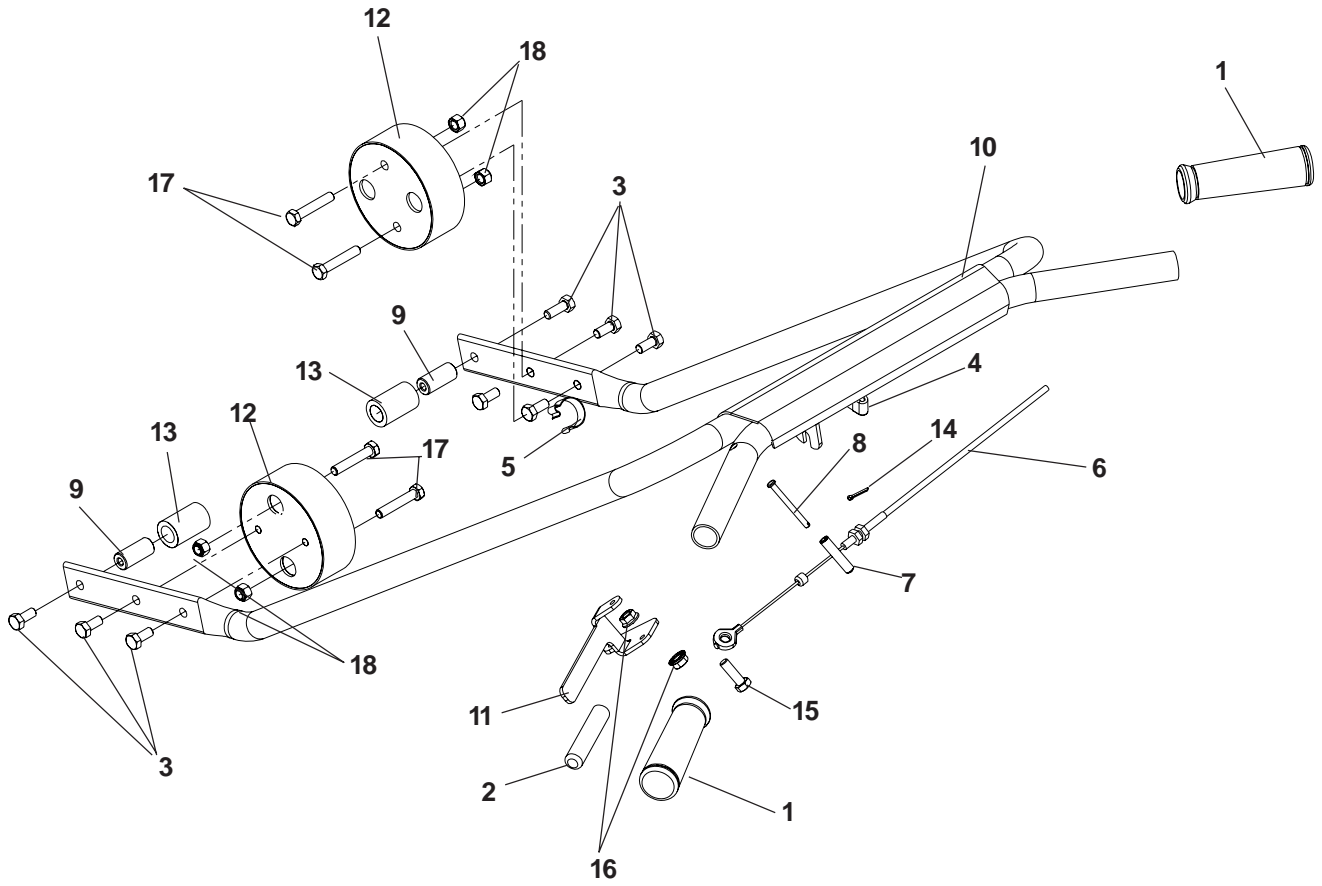

HANDLE

HANDLE

ITEM	PART NO.	QTY.	DESCRIPTION
1	539 000090	2	GRIP, HANDLE
2	539 101050	1	GRIP, VINYL
3	539 108519	6	HCS, M8-1.25 X 22MM, GR8.8
4	539 109867	1	TUBE CLAMP, DOUBLE
5	539 112870	2	CLIP, CABLE
6	539 113221	1	CABLE PULL
7	539 113222	1	ROLL PIN, 5/16 X 1 1/2
8	539 113223	1	PIN, CLEVIS
9	539 113454	2	STAND OFF
10	539 114013	1	HANDLE
11	539 114020	1	LEVER, THROTTLE
12	539 003144	2	SEAR LOAD MOUNT, HEAVY DUTY
13	539 030468	2	BUSHING
14	539 990037	1	PIN COTTER, 3/32 X 3/4
15	539 990209	1	HCS, 5/16-18 X 1, GR5
16	539 990585	2	NUT, 5/16-18, WHIZLK
17	539 990669	4	HCS, 5/16-18 X 1 3/4, GR5
18	539 990717	4	NUT, 5/16-18, NYLOC