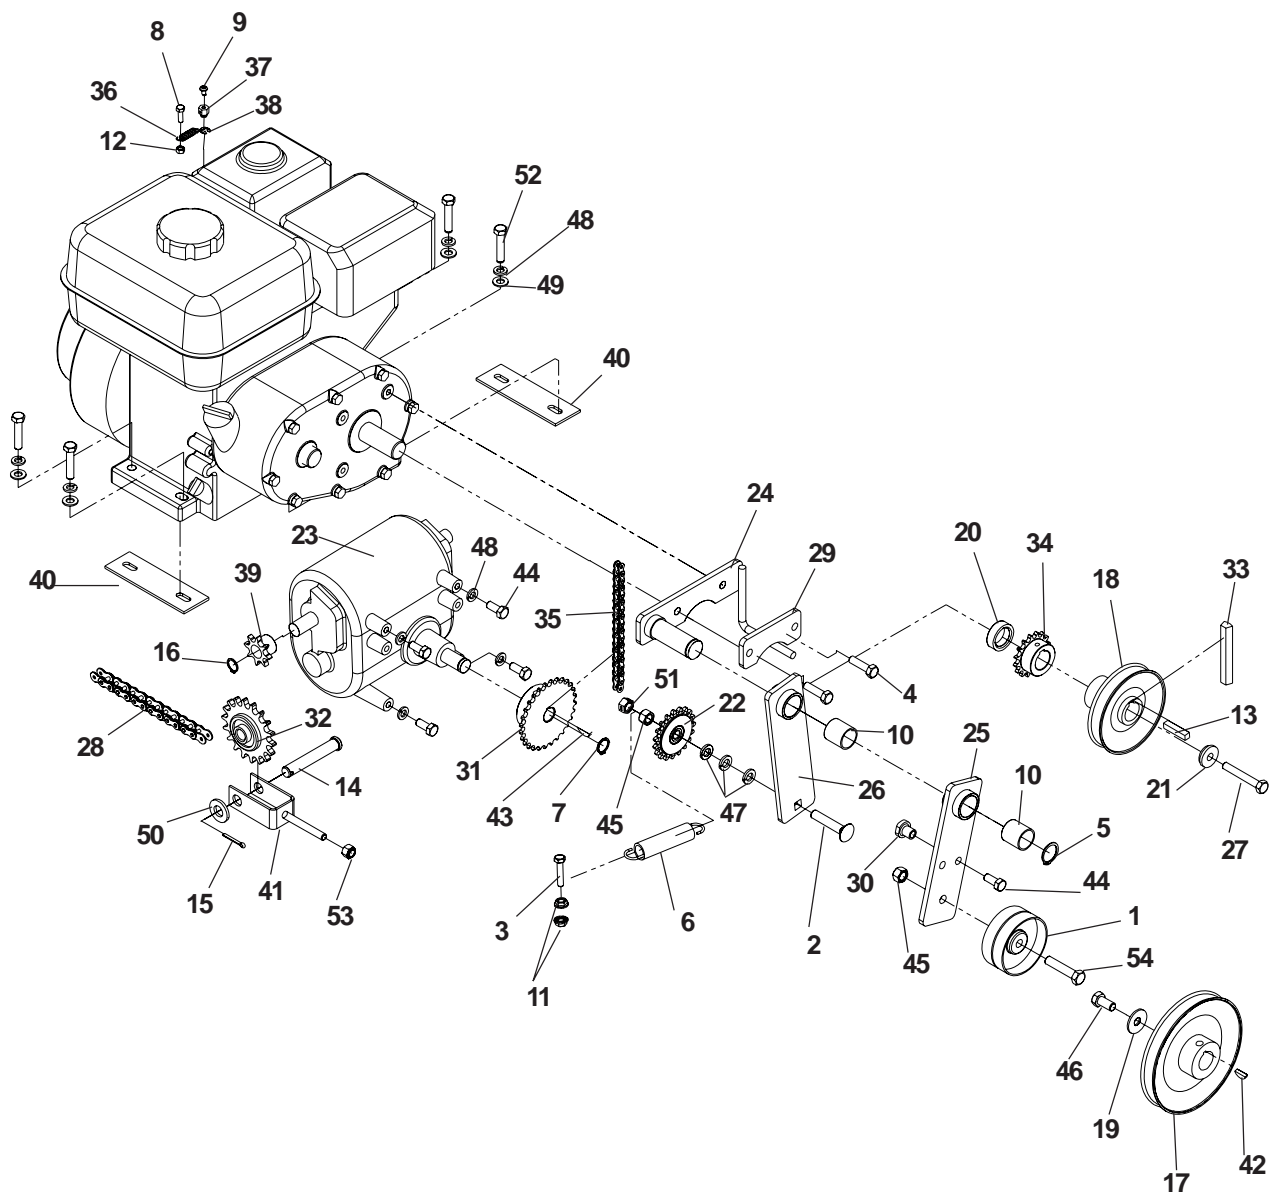

ENGINE AND DRIVE GROUP

ENGINE AND DRIVE GROUP

ITEM	PART NO.	QTY.	DESCRIPTION
1	539 000343	1	PULLEY, IDLER
2	539 100145	1	RHSNB, 3/8-16 X 2, GR5
3	539 100266	1	HCS, 1/4-20 X 1 1/4, GR5
4	539 100567	2	HCS, M8-1.25 X 30MM, GR8.8
5	539 101151	1	RING-RETAINING, EX 7/8
6	539 007195	1	SPRING, AXLE AERATOR
7	539 101971	1	RING-RETAINING, EXT 5/8
8	539 108520	1	HCS, M5-0.8 X 16MM, GR8.8
9	539 108583	1	SCREW, METRIC SPECIAL, 1/4
10	539 108619	2	BUSHING
11	539 108735	2	NUT, 1/4-20
12	539 109154	1	NUT, 5MM-.8
13	539 109159	1	KEY, 7MM SQ X 33MM
14	539 109216	1	PIN CLEVIS, 1/2 X 3
15	539 109246	1	PIN COTTER, 1/8 X 1
16	539 109984	1	RING RETAINING, 9/16, EXT
17	539 112463	1	PULLEY, 5.25
18	539 112464	1	PULLEY, 3.75
19	539 112483	1	SPRING, WASHER
20	539 112825	1	SPACER, PTO SHAFT
21	539 112826	1	WASHER, STEPPED
22	539 112833	1	SPROCKET, IDLER 35 PITCH
23	539 112854	1	TRANSMISSION, 4 SPEED
24	539 112855	1	IDLER PIVOT
25	539 112869	1	IDLER ARM
26	539 112868	1	IDLER, CHAIN
27	539 112859	1	HCS, M8-1.25 X 55MM, GR8.8
28	539 112875	1	CHAIN, TRANSMISSION, #40
29	539 113180	1	KEEPER - CHAIN
30	539 113455	1	SPRING ANCHOR
31	539 003148	1	SPROCKET TRANSMISSION
32	539 003134	1	SPROCKET, CHAIN TENSIONER
33	539 003106	1	V-BELT
34	539 003109	1	SPROCKET, ENGINE
35	539 003107	1	CHAIN, TRANSMISSION #35
36	539 030445	1	SPRING, THROTTLE
37	539 030449	1	CLAMP, THROTTLE CABLE
38	539 030451	1	CLIP, THROTTLE
39	539 003149	1	SPROCKET, #40 CHAIN, 8 TOOTH
40	539 007203	2	SMALL ENGINE PLATE
41	539 003133	1	CHAIN TENSIONER
42	539 910008	1	KEY, WOODRUFF #6
43	539 910211	1	KEY, WOODRUFF #9
44	539 976934	5	HCS, 5/16-18 X 3/4, GR5
45	539 976979	2	NUT, 3/8-16, NYLOC
46	539 977748	1	HCS, 3/8-24 X 3/4, GR5
47	539 990118	3	WASHER, 3/8
48	539 990187	8	WASHER, 5/16
49	539 990188	4	WASHER, 5/16, SAE
50	539 990250	1	WASHER, 1/2, SAE
51	539 990546	1	NUT, 3/8-16, CENTERLOCK
52	539 990669	4	HCS, 5/16-18 X 1 3/4, GR5
53	539 990717	1	NUT, 5/16-18, NYLOC
54	539 990730	1	HCS, 3/8-16 X 1 3/4, GR5