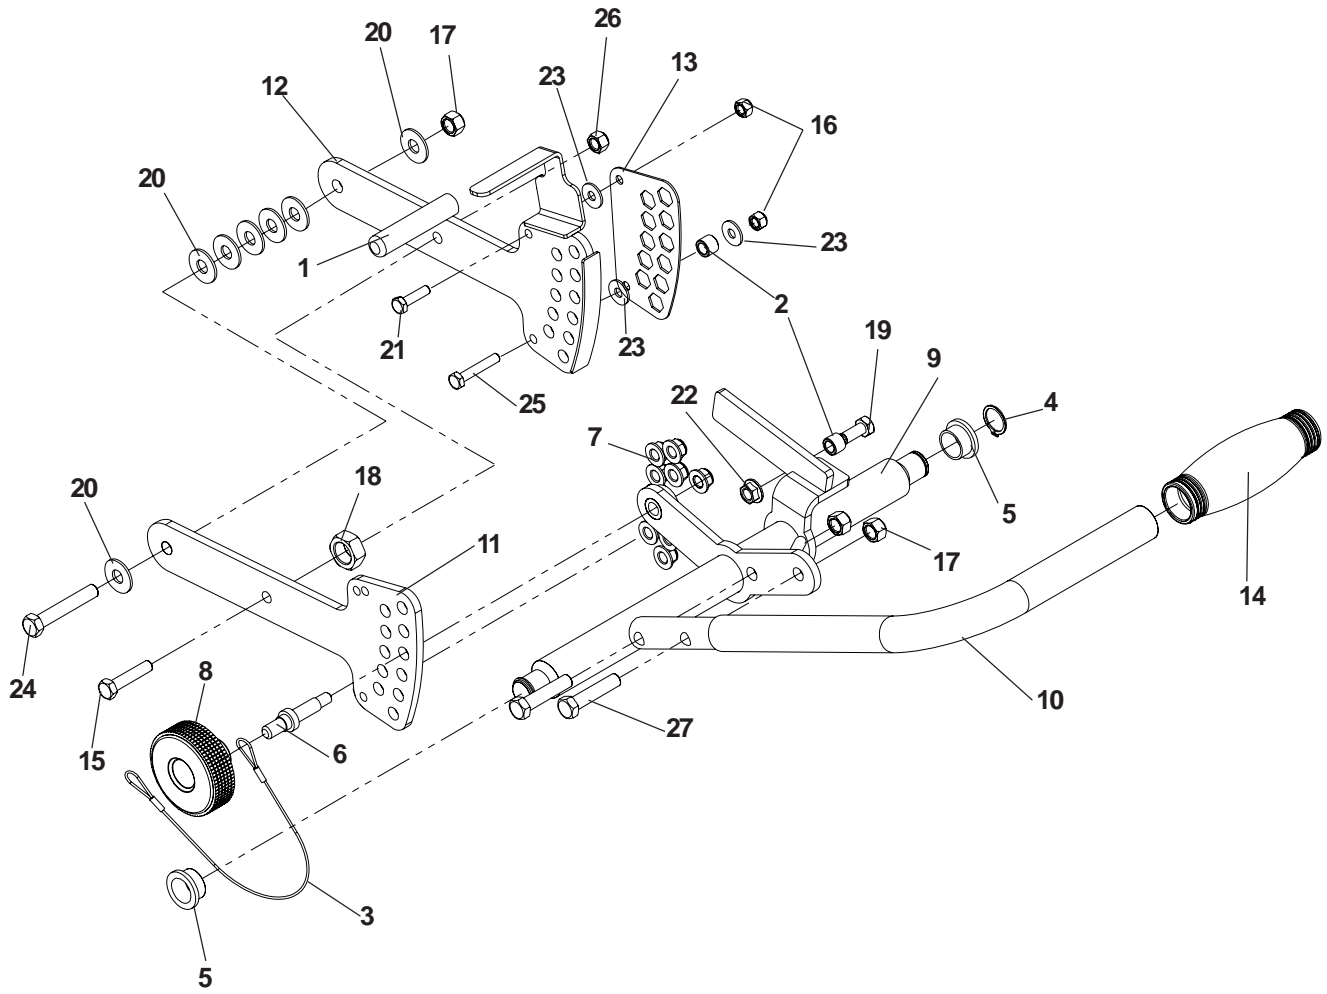

DEPTH OF CUT GROUP

DEPTH OF CUT GROUP

ITEM	PART NO.	QTY.	DESCRIPTION
1	539 101050	1	GRIP, VINYL
2	539 102827	2	SPACER
3	539 105059	1	LANYARD
4	539 112496	2	SNAP RING, 3/4
5	539 112895	2	BEARING, FLANGE
6	539 112897	1	STUD, ADJUSTER
7	539 112899	11	NUT, 5/16-18, NYLOC
8	539 113452	1	KNOB
9	539 114015	1	SHAFT
10	539 114016	1	HANDLE
11	539 114017	1	ADJUSTER
12	539 114018	1	ADJUSTER, RIGHT
13	539 114019	1	PLATE - ADJUSTER NUT
14	539 976488	1	GRIP HANDLE
15	539 976935	1	HCS, 5/16-18 X 1 1/2, GR5
16	539 976978	2	NUT, 1/4-20, NYLOC
17	539 976979	3	NUT, 3/8-16, NYLOC
18	539 976980	1	NUT, 5/8-18
19	539 990206	1	HCS, 5/16-18 X 3/4, GR5
20	539 990517	7	WASHER, 3/8
21	539 990548	1	HCS, 1/4-20 X 1, GR5
22	539 990585	1	NUT, 5/16-18, WHIZLK
23	539 990598	3	WASHER, 1/4
24	539 990629	1	HCS, 3/8-16 X 2 1/4, GR5
25	539 990639	1	HCS, 1/4-20 X 1 1/2, GR5
26	539 990717	1	NUT, 5/16-18, NYLOC
27	539 990730	2	HCS, 3/8-16 X 1 3/4, GR5